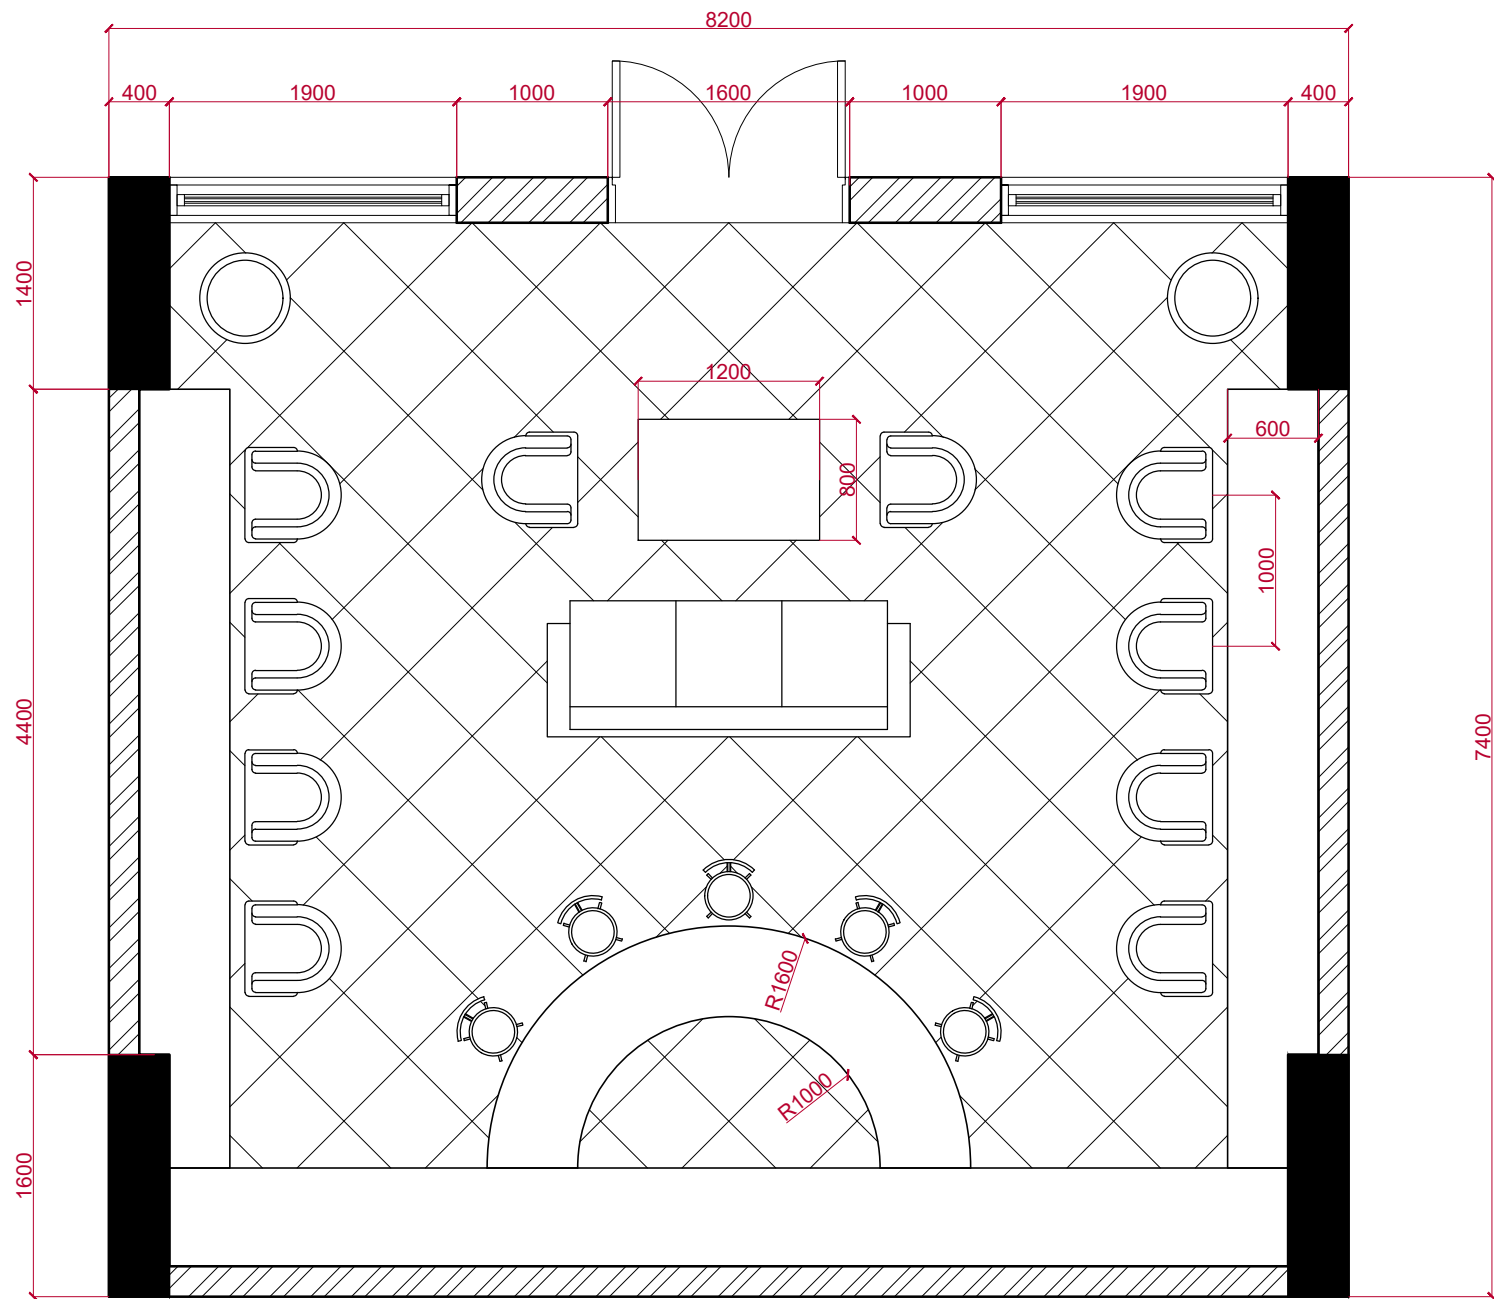

All dimensions are in mm

1 FLOOR PLAN
Scale: 1:50

Peter Gulian

London Cafe

A101

5/4/24

Scale: 1:50